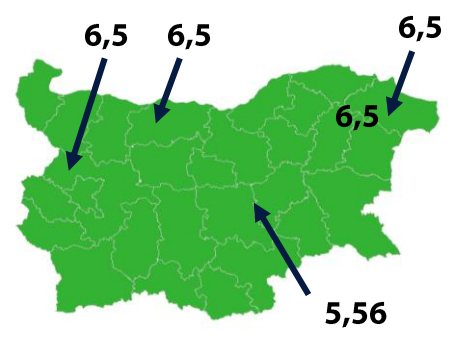

Average yield, crop 2020, t/Ha