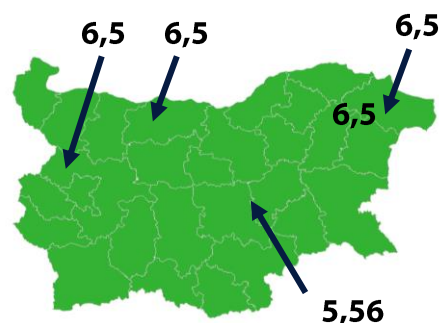

Average yield, crop 2020, t/Ha

Diseases tolerance

- Fusarium : good
- Mildew : very good
- Yellow rust : not sensitive
- Brow rust : well resistant